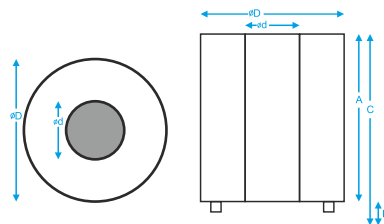

BUNCHED WIRE

	PACKAGING TYPE	BUNCHED 1 X 0.75 -1 X 300
1	Spool	1 x 0.75
2	Spool	29 x 0.20
3	Spool	30 x 0.25
4	Spool	50 x 0.25
5	Spool	50 x 0.30
6	Spool	75 x 0.30
7	Spool	132 x 0.30
8	Spool	208 x 0.30
9	Spool	238 x 0.35
10	Spool	329 x 0.35
11	Spool	476 x 0.35
12	Spool	684 x 0.35
13	Spool	912 x 0.35
14	Spool	1159 x 0.35
15	Spool	1444 x 0.35
16	Spool	1702 x 0.35
17	Spool	2257 x 0.5
18	Spool	2812 x 0.35

COPPER WIRE PACKAGING

CARTON BASKETS

Capacity (Kg)	Basket Dimensions (mm)				Pallet Dimensions (mm)			Tare (Kg)
	A	B	D	E	C	E	E1	
1,500 - 1,750	900	1,535	1,665	940	130	940	940	30 - 35

* Carton baskets are tightened with composite straps and shrink-wrapped.

STEEL BASKETS

Capacity (Kg)	Basket Dimensions (mm)					Tare (Kg)
	D	d	A	B	C	
1,500 - 1,750	950	440	1,720	120	1,820	181 - 240

SPOOLS

Spool Type	Size (mm)
Wooden	570 ~ 2000
Steel	1000 ~ 2500

Iran's premier exporter of 2012-2013