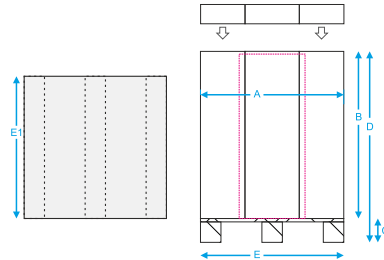

COPPER WIRE PACKAGING

CARTON BASKETS

Capacity (Kg)	Basket Dimensions (mm)				Pallet Dimensions (mm)			Tare (Kg)
	A	B	D	E	C	E	E1	
1,500 - 1,750	900	1,535	1,665	940	130	940	940	30 - 35

* Carton baskets are tightened with composite straps and shrink-wrapped.